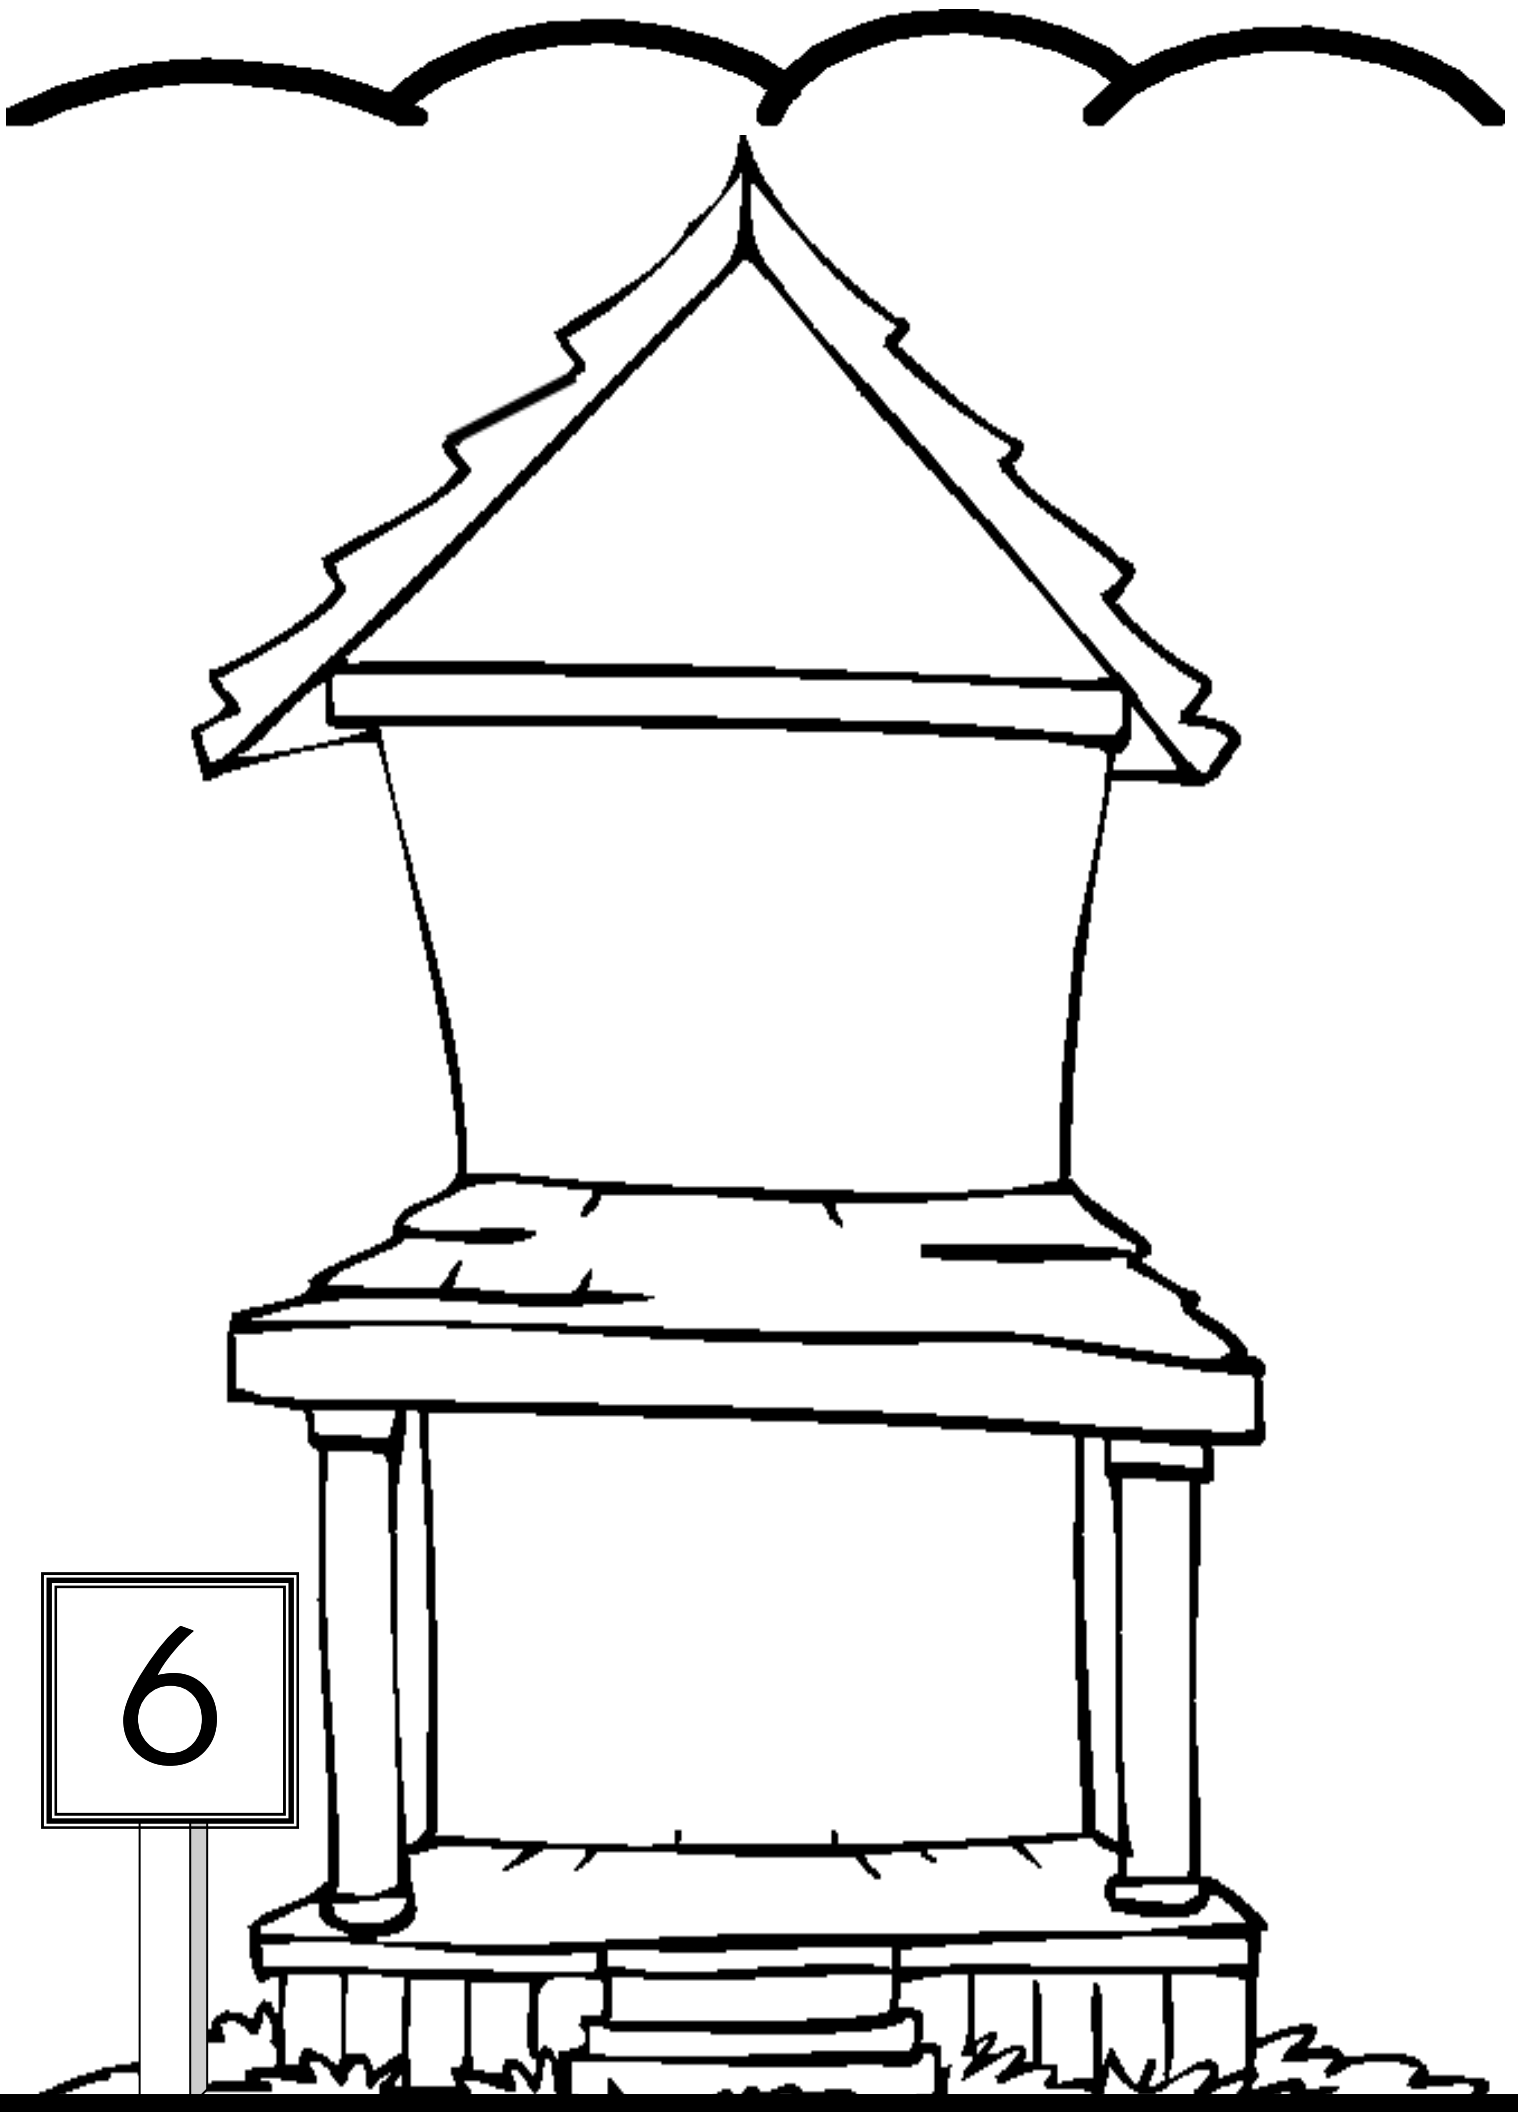

**RUE DES
ANNIVERSAIRES**

A black and white line drawing of a street sign. The sign is rectangular with a double border and four screws at the corners. It is mounted on a vertical post. A decorative arch curves over the sign and extends to the right. Two birds are flying in the sky. At the base of the post is a small plant with several leaves.

**RUE DES
ANNIVERSAIRES**